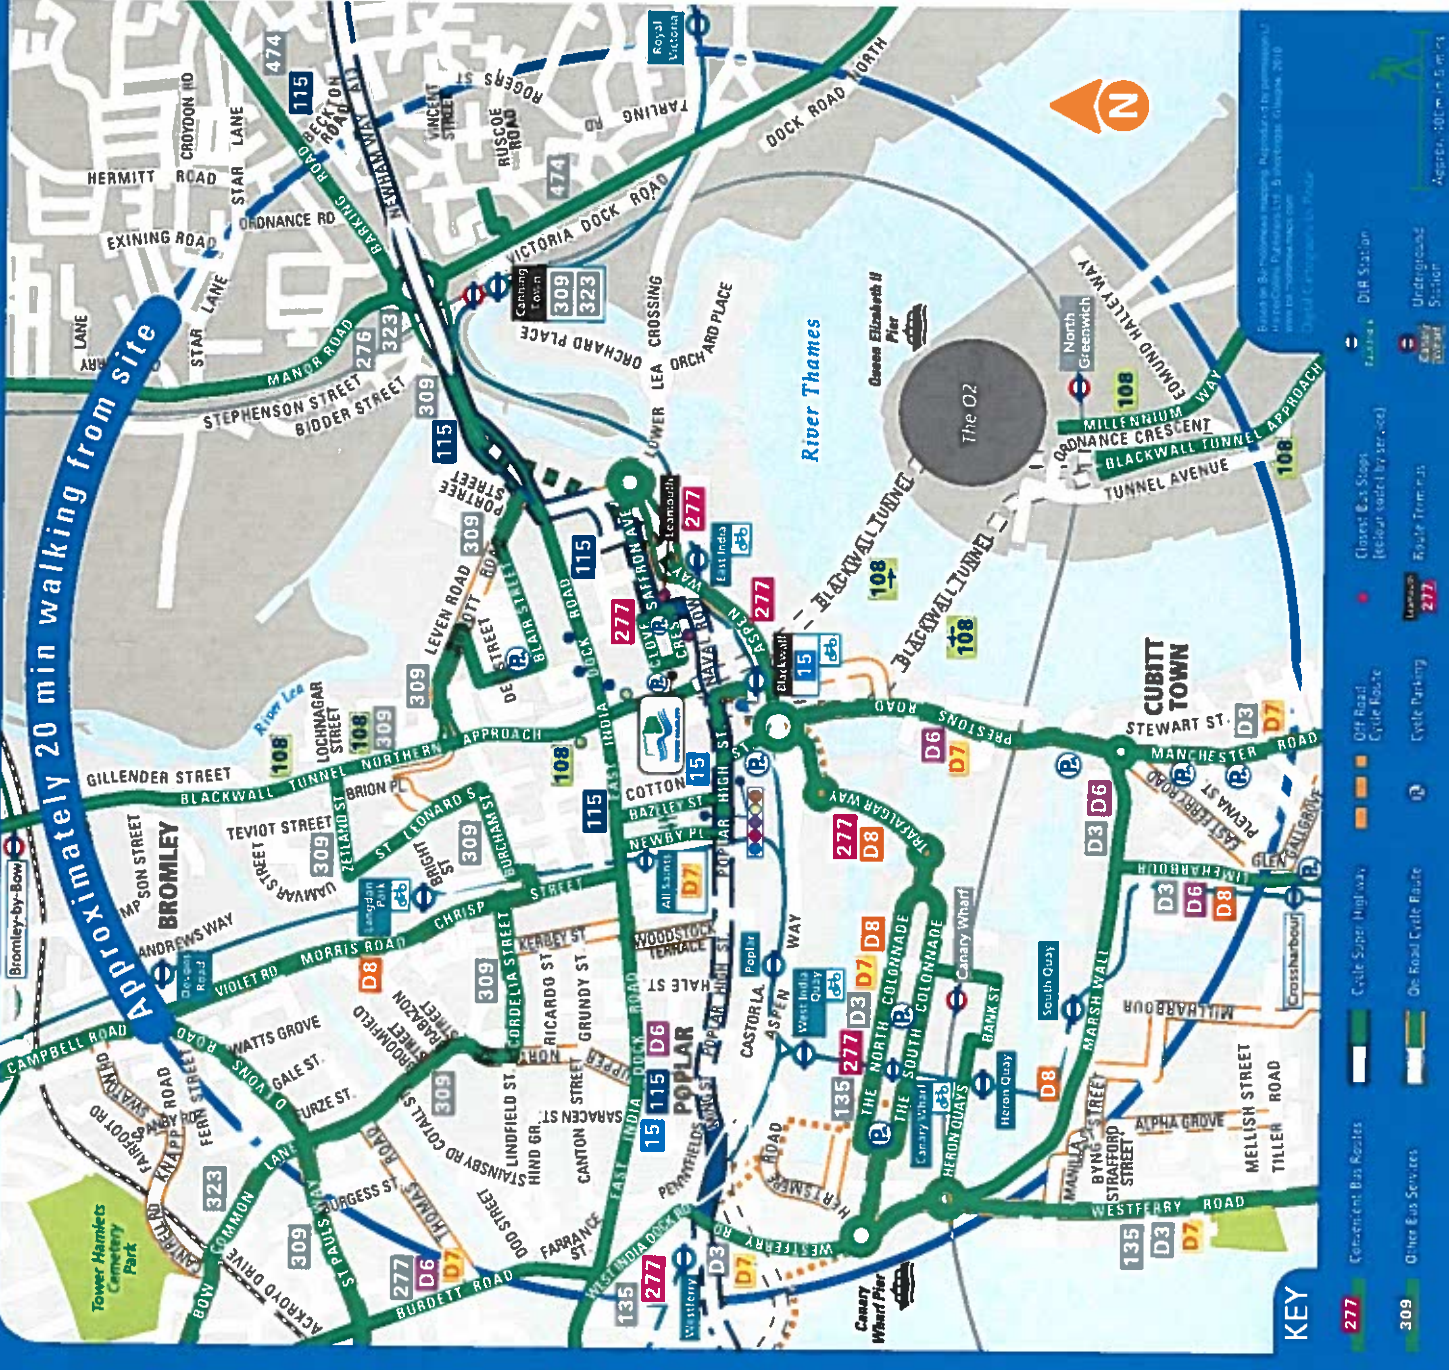

For further information call 020 7222 1234 or visit www.tfl.gov.uk